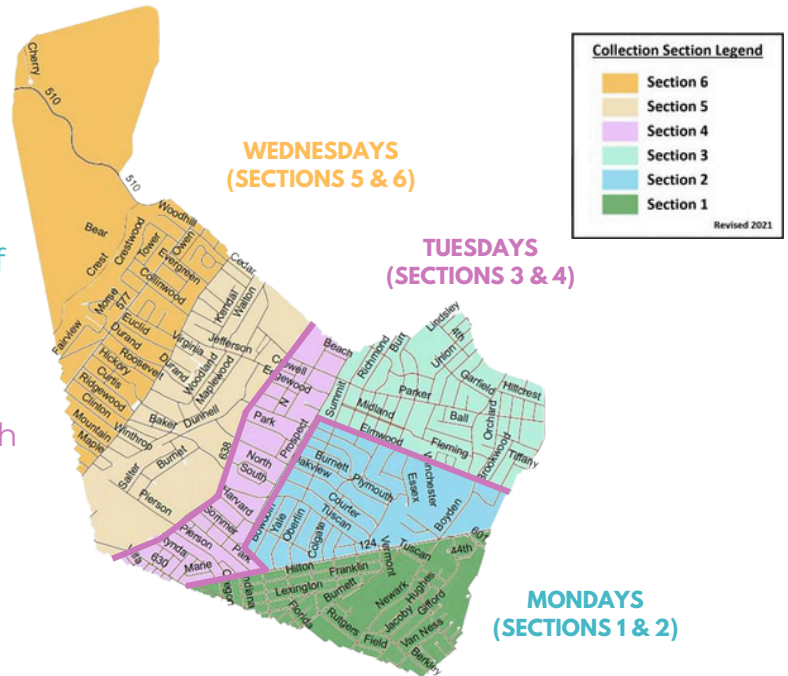

### MONDAY:

Maplewood Sections 1 & 2 (includes all of Elmwood Ave)

### TUESDAY:

Maplewood Sections 3 & 4 (includes both sides of Valley St and both sides of Prospect St north of Springfield Ave)

### WEDNESDAY:

Maplewood Sections 5 & 6